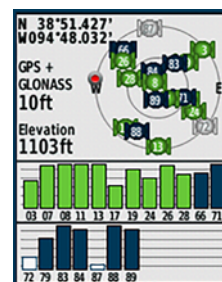

Paperless Geocaching

Supports geocaching GPX files for downloading geocaches and details straight to your eTrex – no more manually entering co-ordinates or paper printouts.

Long-Lasting Battery Life

Uses 2 AA batteries (not included) – supplying up to 25 hours of use (NiMH or Lithium recommended).

Garmin TopoActive Western Europe

Garmin TopoActive Western Europe With Routing

User-Friendly Interface

Track More Satellites

Optional Birdseye Satellite Imagery

PRODUCT CONFIGURATION

	Item	UPC	RRP
eTrex 20x GPS, Western Europe	010-01508-05	753759143299	€199
eTrex 20x, USB cable, documentation			
eTrex 30x GPS, Western Europe	010-01508-14	753759143305	€249
eTrex 30x, USB cable, documentation			