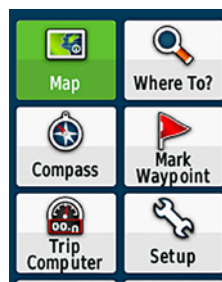

Paperless Geocaching

Supports geocaching GPX files for downloading geocaches and details straight to your eTrex – no more manually entering co-ordinates or paper printouts.

Long-Lasting Battery Life

Uses 2 AA batteries (not included) – supplying up to 25 hours of use (NiMH or Lithium recommended).

Garmin TopoActive Western Europe

Garmin TopoActive Western Europe With Routing

User-Friendly Interface

Track More Satellites

Optional Birdseye Satellite Imagery

PRODUCT CONFIGURATION

	Item	UPC	RRP
eTrex 20x GPS, Western Europe	010-01508-05	753759143299	€199
eTrex 20x, USB cable, documentation			
eTrex 30x GPS, Western Europe	010-01508-14	753759143305	€249
eTrex 30x, USB cable, documentation			

Map Coverage:

Garmin TopoActive Western Europe covers 23 countries: Andorra, Austria, Belgium, Denmark, Finland, France, Germany, Iceland, Ireland, Italy, Liechtenstein, Luxembourg, Malta, Monaco, Netherlands, Norway, Portugal, San Marino, Spain, Sweden, Switzerland, United Kingdom, Vatican City.