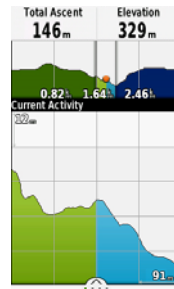

Customized route calculation⁵ for outdoor and recreation activity profiles, such as hiking, tour cycling, mountain biking.

GEOCACHING LIVE

ACTIVE WEATHER

ELECTRONIC COMPASS

BAROMETRIC
ALTIMETER

8MP CAMERA
(750, 750t)

TOPOACTIVE EUROPE
(750t)

PRODUCT CONFIGURATION

	Item	UPC	RRP
Oregon 700 - WE Packaging	010-01672-01	753759163402	€449.99
Oregon 700 - EE Packaging	010-01672-02	753759163419	€449.99
Oregon® 700, USB cable, carabiner clip, documentation			
Oregon 750 - WE Packaging	010-01672-23	753759163426	€549.99
Oregon 750 - EE Packaging	010-01672-24	753759163433	€549.99
Oregon 750, rechargeable battery pack, USB cable, AC adapter, carabiner clip, documentation			
Oregon 750t TopoActive Europe - WE Packaging	010-01672-31	753759161217	€599.99
Oregon 750t TopoActive Europe - EE Packaging	010-01672-32	753759161224	€599.99
Oregon 750t, Preloaded TopoActive Europe rechargeable battery pack, USB cable, AC adapter, carabiner clip, documentation			

PHYSICAL AND PERFORMANCE

Unit dimensions (WxHxD)	2.4" x 4.5" x 1.3" (6.1 x 11.4 x 3.3 cm)
Weight	7.4 oz. / 209.8 g with batteries
Display size (WxHxD)	1.5" x 2.5" / 3.8 x 6.3 cm; 3" diag. / 7.6 cm
Display resolution	240 x 400 pixels
Battery	Rechargeable NiMH pack (included with 750, 750t) or 2 AA batteries (not included); NiMH or Lithium recommended
Battery life	Up to 16 hours (rechargeable & AA batteries)
Water rating	IPX7 ⁴
Wireless	Wi-Fi®, Bluetooth®, and ANT+®
Interface	High-speed USB and NMEA 0183 compatible
Accepts data cards	microSD™ card up to 32GB (not included)
Waypoints	10 000
Routes	250
Track log	20 000 points, 250 saved tracks
Map segments	15 000