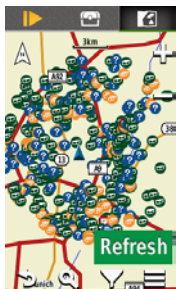

Expandable Memory

MicroSD™ card slot for optional mapping and data storage.

Dual Battery System

Use 2 AA batteries or optional NiMH rechargeable internal pack.

Share Wirelessly

Wirelessly share routes, tracks, waypoints and geocaches with other compatible Garmin handheld devices.

Garmin BaseCamp™

Compatible with free Garmin BaseCamp™, software that lets you view and organize maps, waypoints, routes and tracks.

Ruggedized for the Outdoors

Rugged and water-rated to IPX7⁴.

ActiveRouting

Customized route calculation⁵ for outdoor and recreation activity profiles, such as hiking, tour cycling, mountain biking.

GEOCACHING LIVE

ACTIVE WEATHER

ELECTRONIC COMPASS

BAROMETRIC
ALTIMETER

8MP CAMERA
(750, 750t)

TOPOACTIVE EUROPE
(750t)

PRODUCT CONFIGURATION

	Item	UPC	RRP
Oregon 700 - WE Packaging	010-01672-01	753759163402	€449.99
Oregon 700 - EE Packaging	010-01672-02	753759163419	€449.99
Oregon® 700, USB cable, carabiner clip, documentation			
Oregon 750 - WE Packaging	010-01672-23	753759163426	€549.99
Oregon 750 - EE Packaging	010-01672-24	753759163433	€549.99
Oregon 750, rechargeable battery pack, USB cable, AC adapter, carabiner clip, documentation			
Oregon 750t TopoActive Europe - WE Packaging	010-01672-31	753759161217	€599.99
Oregon 750t TopoActive Europe - EE Packaging	010-01672-32	753759161224	€599.99
Oregon 750t, Preloaded TopoActive Europe rechargeable battery pack, USB cable, AC adapter, carabiner clip, documentation			