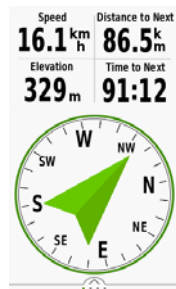

Garmin BaseCamp™

Compatible with free Garmin BaseCamp™, software that lets you view and organize maps, waypoints, routes and tracks.

Ruggedized for the Outdoors

Rugged and water-rated to IPX7⁴.

ActiveRouting

Customized route calculation⁵ for outdoor and recreation activity profiles, such as hiking, tour cycling, mountain biking.

GEOCACHING LIVE

ACTIVE WEATHER

ELECTRONIC COMPASS

BAROMETRIC
ALTIMETER

8MP CAMERA
(750, 750t)